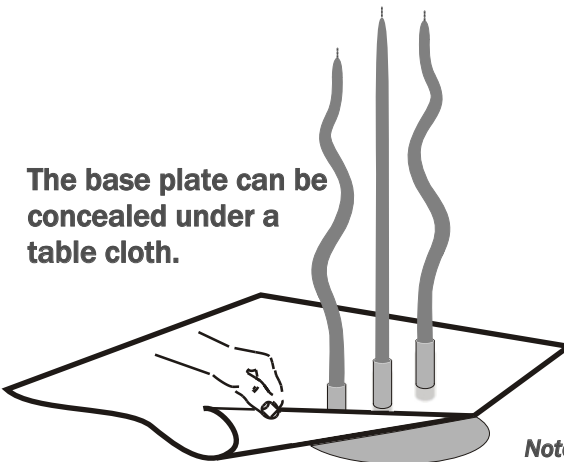

The base plate can be concealed under a table cloth.