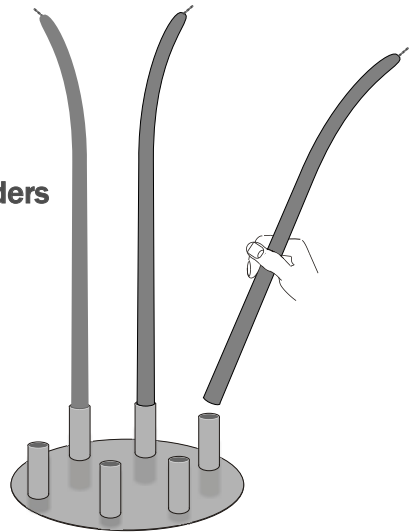

2. Place candles into holders