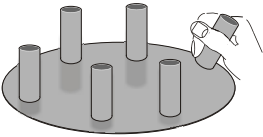

About the Candle Holders

This system is a very simple and elegant means of supporting and arranging your candles.

The tubes have a strong magnetic attraction to the base plates which means they are quick and simple to arrange, and allow total flexibility for custom layouts. The exceptionally strong magnets hold the candles very securely, but also allow for those final precise adjustments.

Colour - white

1. Position the magnetic candle holders to suit your design.