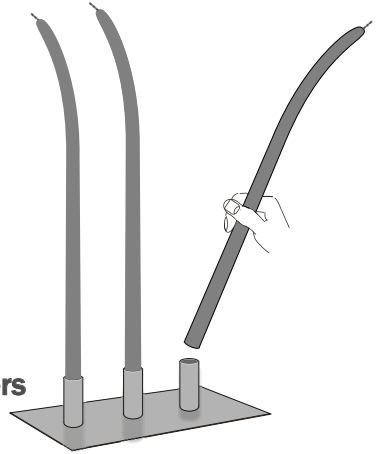

About the Candle Holders

This system is a very simple and elegant means of supporting and arranging your candles.

The tubes have a strong magnetic attraction to the base plates which means they are quick and simple to arrange, and allow total flexibility for custom layouts. The exceptionally strong magnets hold the candles very securely, but also allow for those final precise adjustments.

Colour - white

1. Position the magnetic candle holders to suit your design.

2. Place candles into holders

The base plate can be concealed under a table cloth.

Note: Candles can also be supplied for use in your own candelabras.