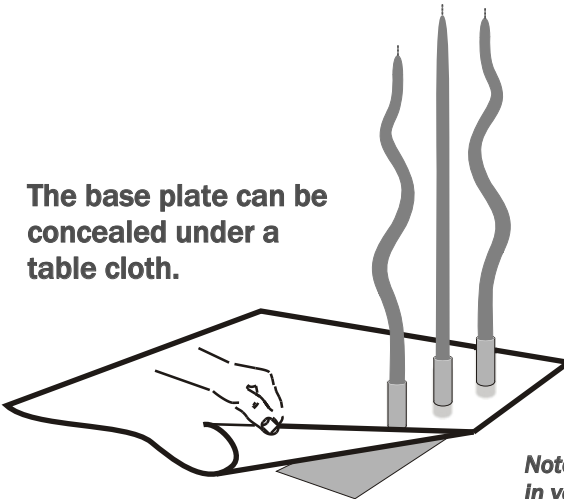

About the Candle Holders

This system is a very simple and elegant means of supporting and arranging your candles.

The tubes have a strong magnetic attraction to the base plates which means they are quick and simple to arrange, and allow total flexibility for custom layouts. The exceptionally strong magnets hold the candles very securely, but also allow for those final precise adjustments.

Colour - white

1. Position the magnetic candle holders to suit your design.

2. Place candles into holders

The base plate can be concealed under a table cloth.

Note: Candles can also be supplied for use in your own candelabras.