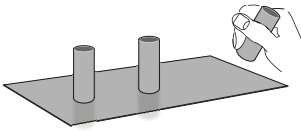

About the Candle Holders

This system is a very simple and elegant means of supporting and arranging your candles.

The tubes have a strong magnetic attraction to the base plates which means they are quick and simple to arrange, and allow total flexibility for custom layouts. The exceptionally strong magnets hold the candles very securely, but also allow for those final precise adjustments.

Colour - white

1. Position the magnetic candle holders to suit your design.

2. Place candles into holders

The base plate can be concealed under a table cloth.

Note: Candles can also be supplied for use in your own candelabras.